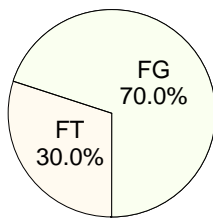

CyberSports Basketball - INDIVIDUAL SHOT CHART for Cherly Ford

Connecticut Sun vs. Detroit Shock

DATE: 06/11/2007 TIME: 13:07 SITE: Connecticut

Shot Summary	M/A	FG%	PTS
3Pt FG	0/0	0.0%	0
2Pt FG	7/13	53.8%	14
Layups - L	0/1	0.0%	0
Layups - R	3/3	100.0%	6
Dunks	0/0	0.0%	0
Putbacks	1/1	100.0%	2
Overall Shooting	7/13	53.8%	14
Free Throws	6/7	85.7%	6
Paint Points			12
Pts off Steals			0
2nd Chance Pts			4
Total Points			20
Scoring Efficiency			
Points/Shot	1.25		
2pt Points/Shot	1.08		
3pt Points/Shot	0.00		
FT Points/Shot	0.86		
2pt/3pt Eff			

Scoring Distribution

Scoring Locations

Scoring Range

By Period	FG	FGA	FG%	3Pt	3PA	3P%	FT	FTA	FT%	PTS	ORB	DRB	TR	PF	AST	TO	BS	ST	P/S	MIN
1st Period	3	5	60.0	0	0	0.00	3	3	100	9	0	3	3	1	0	0	0	0	1.50	9:00
2nd Period	2	4	50.0	0	0	0.00	0	0	0.00	4	0	2	2	1	0	1	0	0	1.00	9:01
3rd Period	2	2	100	0	0	0.00	2	2	100	6	2	1	3	0	0	0	0	0	2.00	6:37
4th Period	0	2	0.00	0	0	0.00	1	2	50.0	1	0	5	5	1	1	0	0	0	0.33	10:00
Game	7	13	53.8	0	0	0.00	6	7	85.7	20	2	11	13	3	1	1	0	0	1.25	34:38