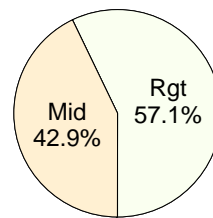

CyberSports Basketball - INDIVIDUAL SHOT CHART for Cherly Ford

Connecticut Sun vs. Detroit Shock

DATE: 06/11/2007 TIME: 13:07 SITE: Connecticut

Shot Summary	M/A	FG%	PTS
3Pt FG	0/0	0.0%	0
2Pt FG	7/13	53.8%	14
Layups - L	0/1	0.0%	0
Layups - R	3/3	100.0%	6
Dunks	0/0	0.0%	0
Putbacks	1/1	100.0%	2
Overall Shooting	7/13	53.8%	14
Free Throws	6/7	85.7%	6
Paint Points			12
Pts off Steals			0
2nd Chance Pts			4
Total Points			20
Scoring Efficiency			
Points/Shot	1.25		
2pt Points/Shot	1.08		
3pt Points/Shot	0.00		
FT Points/Shot	0.86		
2pt/3pt Eff			

Scoring Distribution

Scoring Locations

Scoring Range

By Period	FG	FGA	FG%	3Pt	3PA	3P%	FT	FTA	FT%	PTS	ORB	DRB	TR	PF	AST	TO	BS	ST	P/S	MIN
1st Period	3	5	60.0	0	0	0.00	3	3	100	9	0	3	3	1	0	0	0	0	1.50	9:00
2nd Period	2	4	50.0	0	0	0.00	0	0	0.00	4	0	2	2	1	0	1	0	0	1.00	9:01
3rd Period	2	2	100	0	0	0.00	2	2	100	6	2	1	3	0	0	0	0	0	2.00	6:37
4th Period	0	2	0.00	0	0	0.00	1	2	50.0	1	0	5	5	1	1	0	0	0	0.33	10:00
Game	7	13	53.8	0	0	0.00	6	7	85.7	20	2	11	13	3	1	1	0	0	1.25	34:38