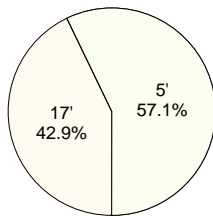

CyberSports Basketball - INDIVIDUAL SHOT CHART for Cherly Ford

Connecticut Sun vs. Detroit Shock

DATE: 06/11/2007 TIME: 13:07 SITE: Connecticut

Shot Summary	M/A	FG%	PTS
3Pt FG	0/0	0.0%	0
2Pt FG	7/13	53.8%	14
Layups - L	0/1	0.0%	0
Layups - R	3/3	100.0%	6
Dunks	0/0	0.0%	0
Putbacks	1/1	100.0%	2
Overall Shooting	7/13	53.8%	14
Free Throws	6/7	85.7%	6
Paint Points			12
Pts off Steals			0
2nd Chance Pts			4
Total Points			20
Scoring Efficiency			
Points/Shot	1.25		
2pt Points/Shot	1.08		
3pt Points/Shot	0.00		
FT Points/Shot	0.86		
2pt/3pt Eff			

Scoring Distribution

Scoring Locations

Scoring Range

By Period	FG	FGA	FG%	3Pt	3PA	3P%	FT	FTA	FT%	PTS	ORB	DRB	TR	PF	AST	TO	BS	ST	P/S	MIN
1st Period	3	5	60.0	0	0	0.00	3	3	100	9	0	3	3	1	0	0	0	0	1.50	9:00
2nd Period	2	4	50.0	0	0	0.00	0	0	0.00	4	0	2	2	1	0	1	0	0	1.00	9:01
3rd Period	2	2	100	0	0	0.00	2	2	100	6	2	1	3	0	0	0	0	0	2.00	6:37
4th Period	0	2	0.00	0	0	0.00	1	2	50.0	1	0	5	5	1	1	0	0	0	0.33	10:00
Game	7	13	53.8	0	0	0.00	6	7	85.7	20	2	11	13	3	1	1	0	0	1.25	34:38